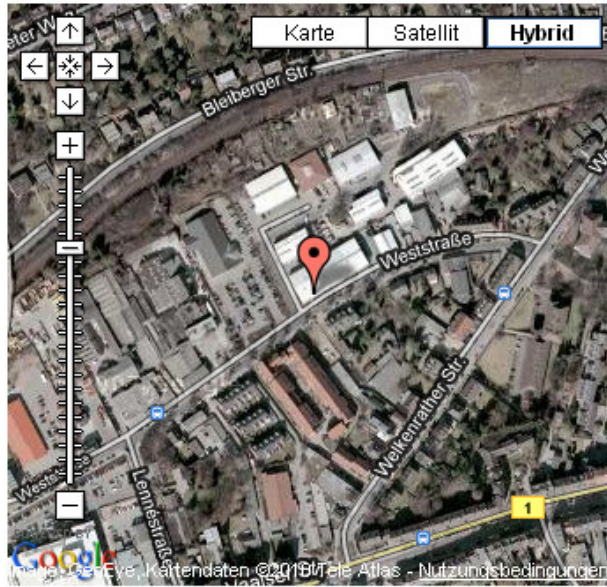

How to find us:

Take the A4 motorway as far as the Aachen-Laurensberg / Richterich / Uniklinik exit.

Turn right at the traffic lights towards Zentrum / Uniklinik.

After about 600 m take the road to the right (Toledo Ring / Pariser Ring) in the direction of Laurensberg/ Uniklinik / Maastricht. Continue along this road until it ends at the traffic lights at Vaalser Strasse.

Turn left into Vaalser Strasse and continue straight ahead towards Zentrum.

On Vaalser Strasse you pass underneath a railway bridge. Go straight on.

After approx 150 m you come to three sets of traffic lights in succession. Turn left at the third set of lights into Lenné Strasse (a small street). After approx. 150 metres turn right.

You are now in Weststrasse. KSA Kugelstrahlzentrum Aachen is approximately 200m further along the road on the left.

[Map and Directions to KSA (.pdf)](#)